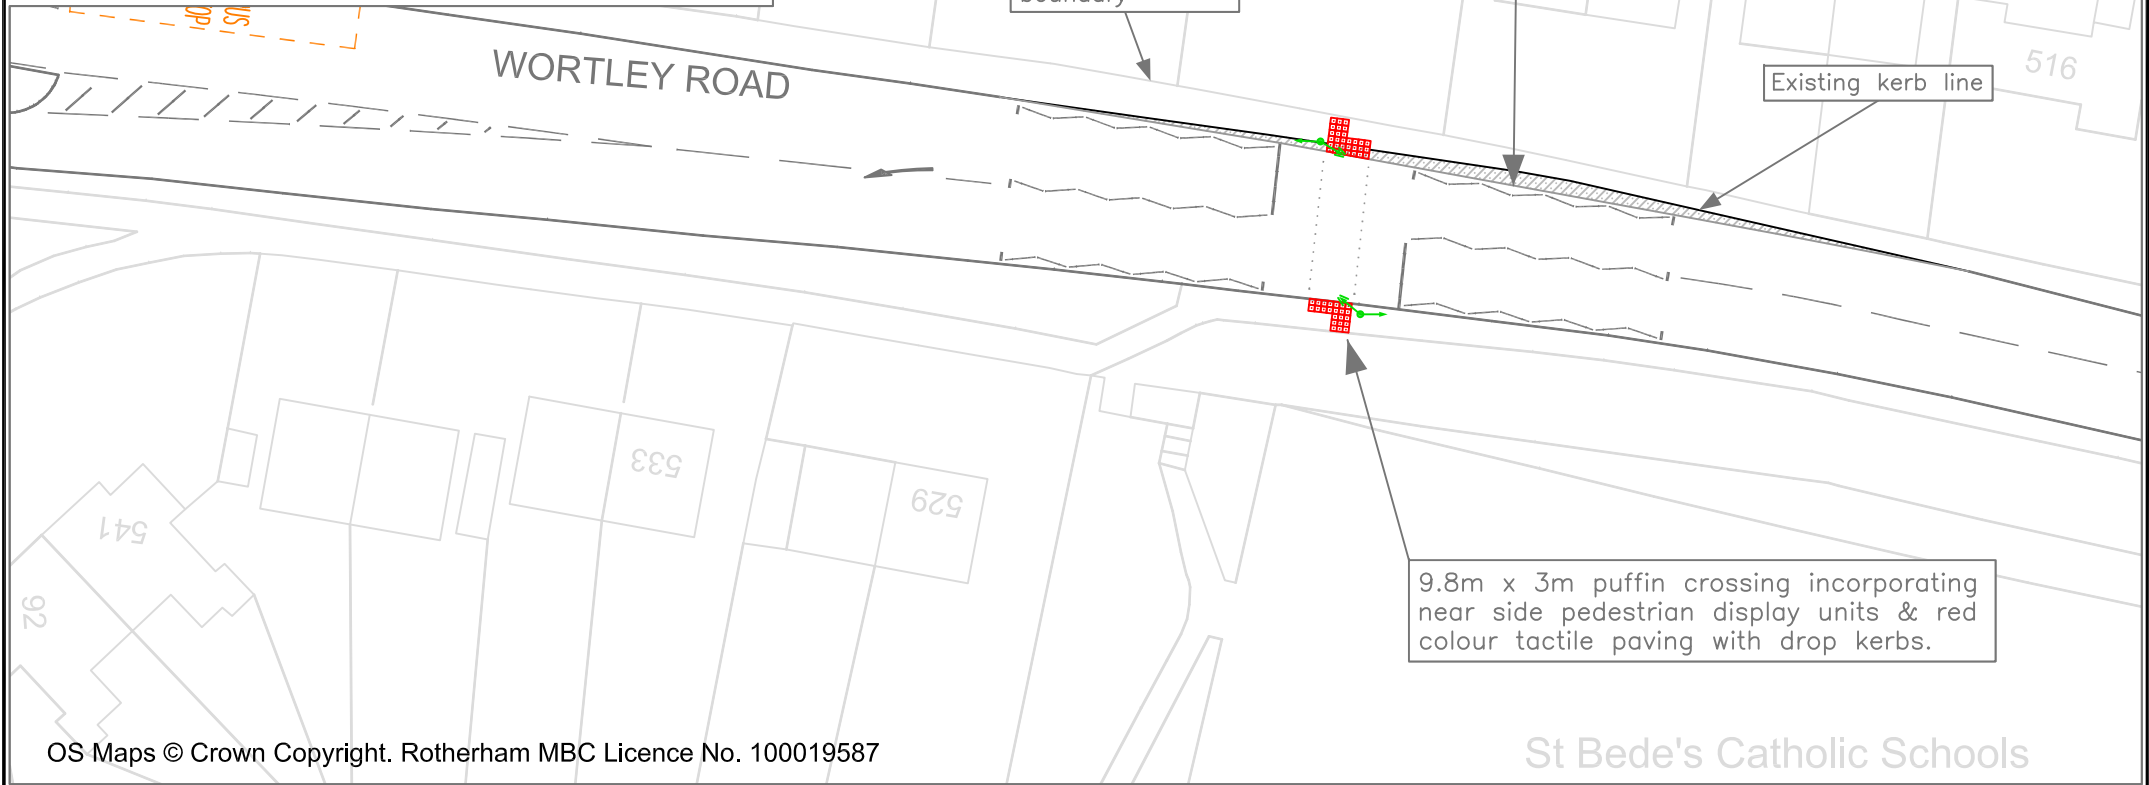

View 1

OS Maps © Crown Copyright. Rotherham MBC Licence No. 100019587

St Bede's Catholic Schools

<p>Rotherham Metropolitan Borough Council Environment & Development Services Bailey House, Rawmarsh Road, Rotherham S60 1TD</p> <p>Strategic Director: Karl Battersby Bsc (Hons) MTP/L MRTPI</p>	<p>Client:</p>	<p>Title A629 Proposed Puffin Crossing Outside St Bede's School</p>	
		<p>Dwg. No. 122/A629.049-D02</p>	<p>Scales (if A4) 1:500</p>
		<p>Drawn CA</p>	<p>Date JUNE 10</p>